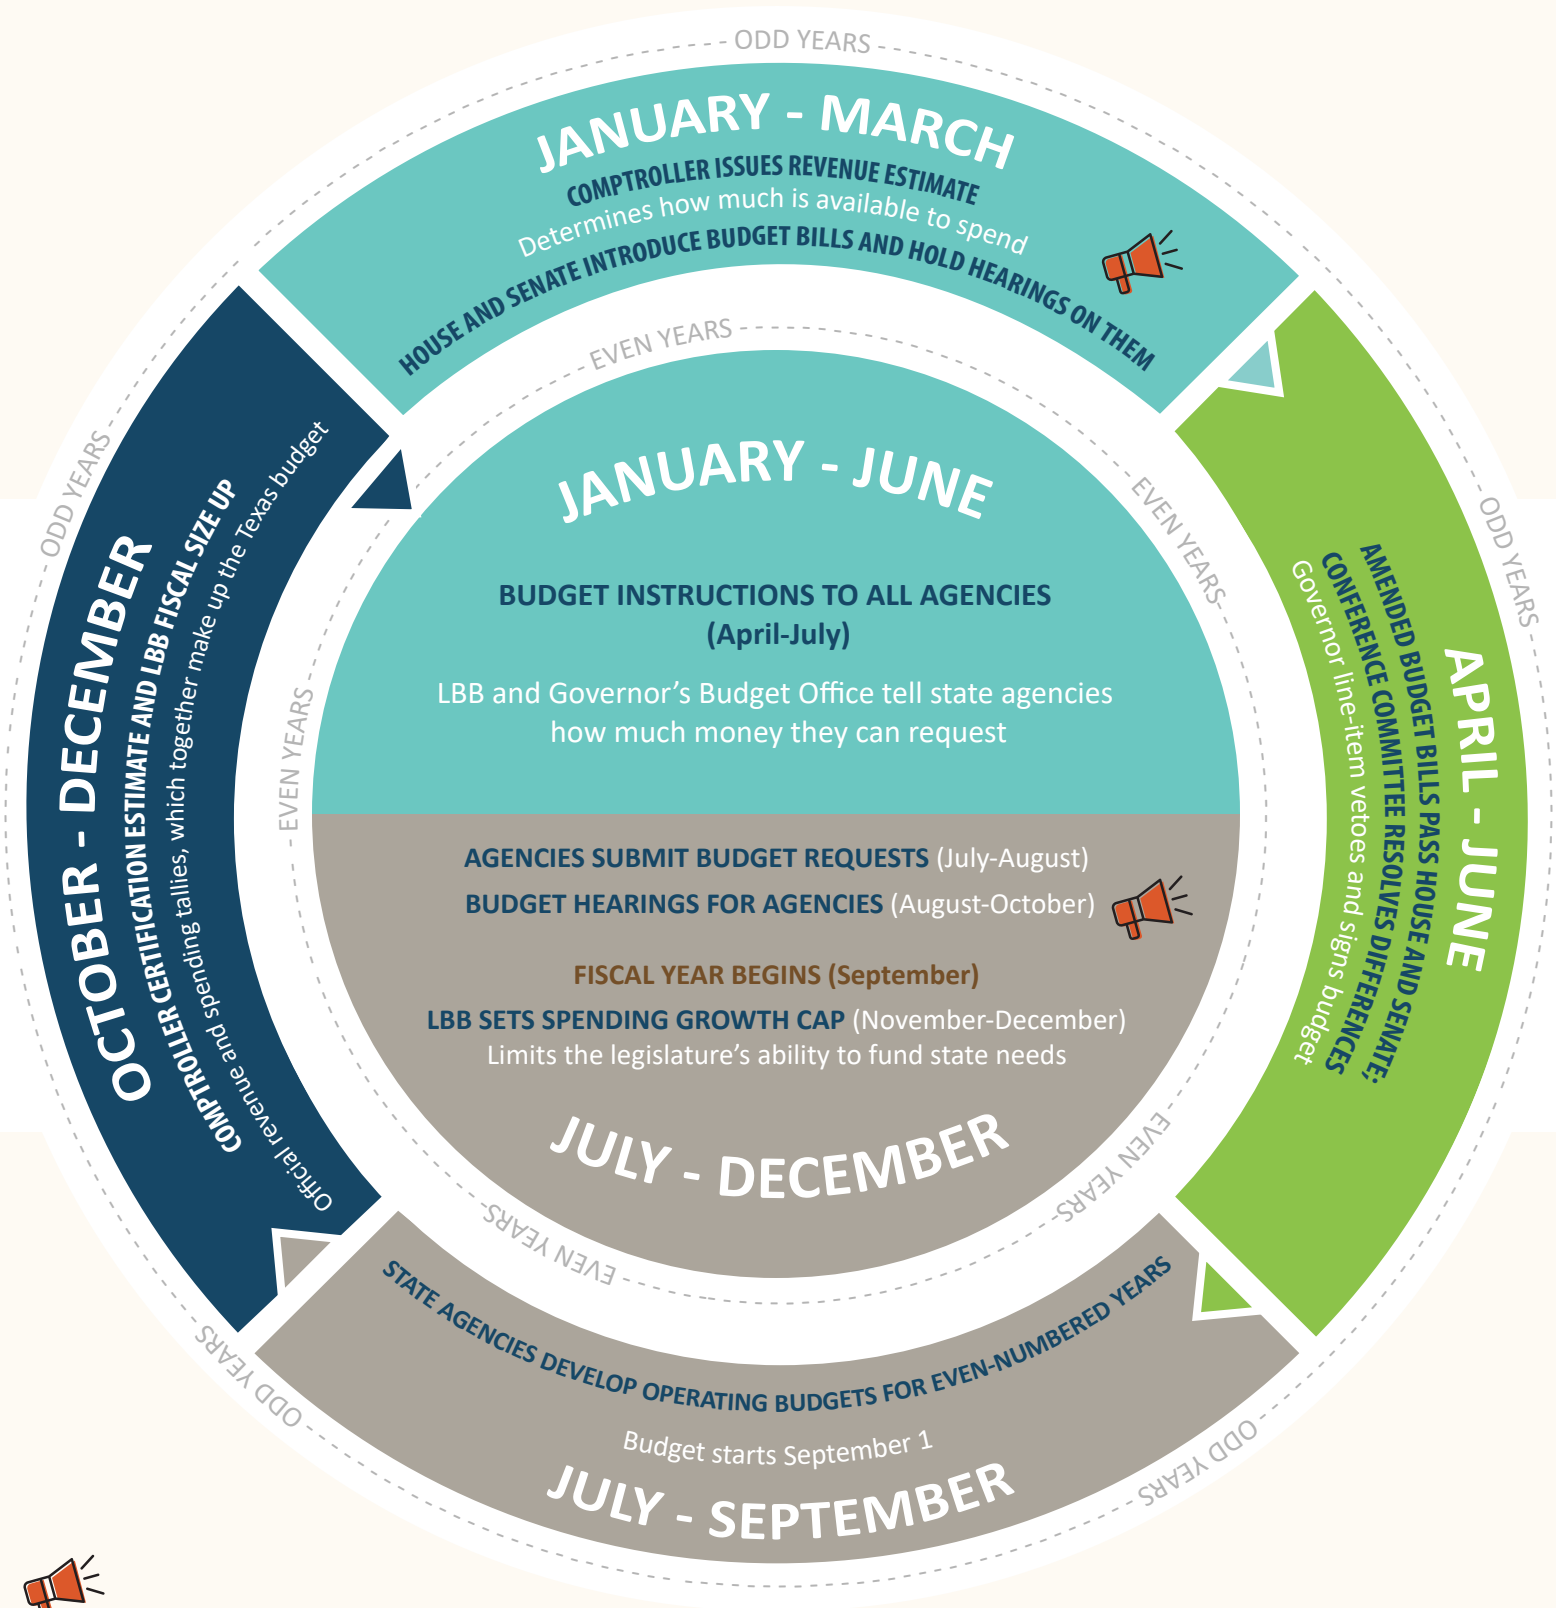

# Texas Biennial Budget Cycle

## Get Involved!

Designated place for public input

State budget decisions shape the Texas we live in today and pass on to future generations.

# EVERY TEXAN

Formerly Center for Public Policy Priorities

-  [EveryTxan.org](http://EveryTxan.org)
-  [@EveryTxn](https://twitter.com/EveryTxn)
-  [@EveryTexan](https://www.instagram.com/EveryTexan)
-  [EveryTexan](https://www.facebook.com/EveryTexan)