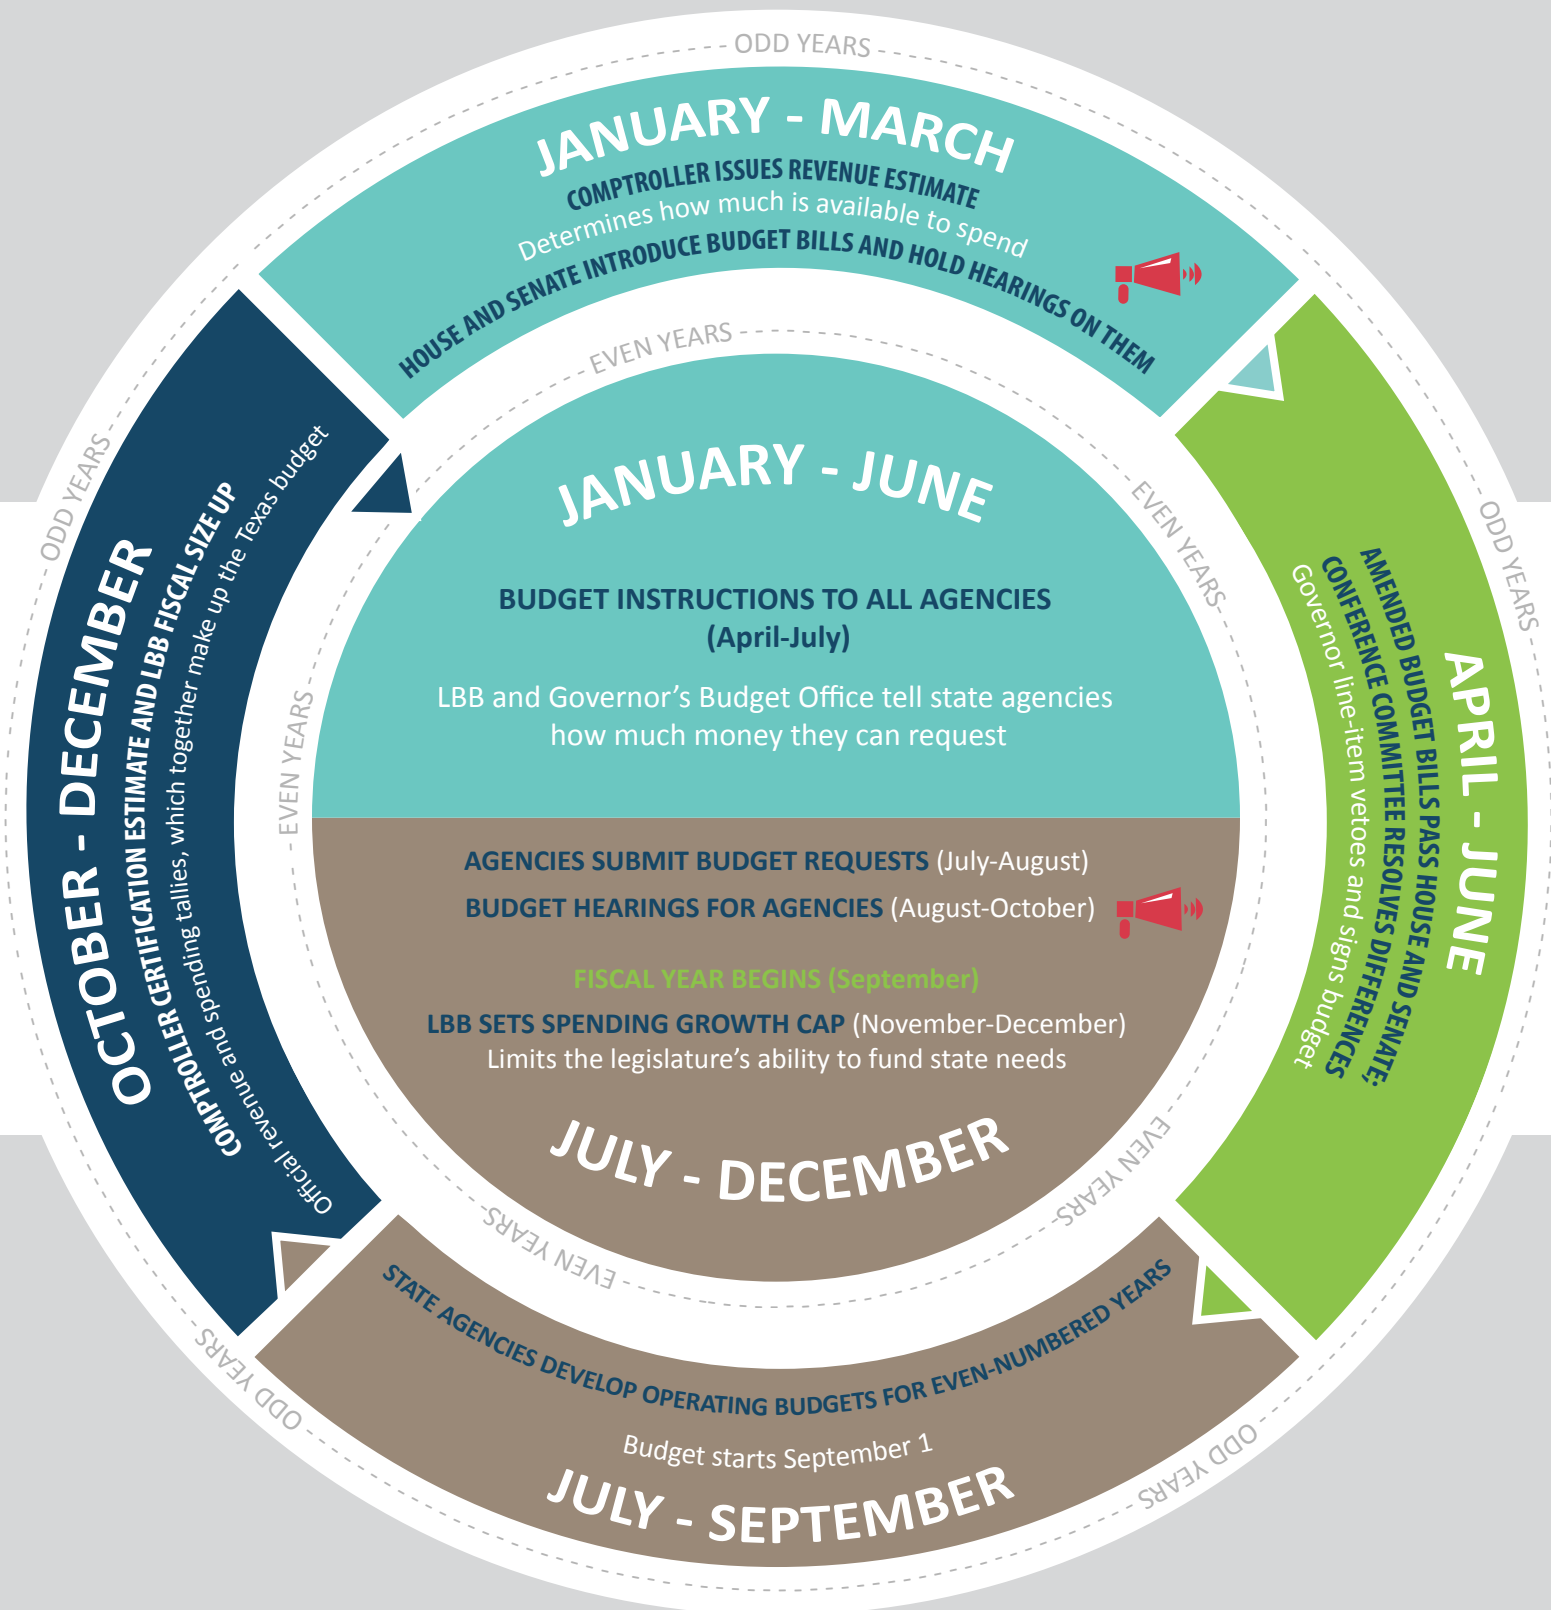

TEXAS BIENNIAL BUDGET CYCLE

Get Involved!

State budget decisions shape the Texas we live in today and pass on to future generations.

The regular legislative session runs January-May of odd years.

-  CPPP.org
-  BetterTexasBlog.org
-  [@CPPP_TX](https://twitter.com/CPPP_TX)
-  [BetterTexas](https://www.facebook.com/BetterTexas)

Designated place for public input

LBB Legislative Budget Board